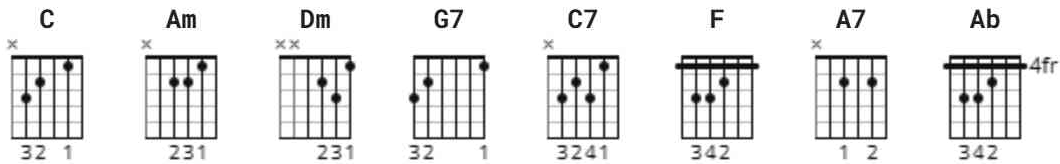

The Wonder Of You Chords by Elvis Presley

Difficulty: intermediate

Tuning: E A D G B E

Capo: 1st fret

CHORDS

<https://www.youtube.com/watch?v=F5eEvf0yb7k>

Capo on 1st fret

C **Am**
When no one else can understand me.

Dm **G7**
When everything I do is wrong.

C **Am**
You give me love and consolation.

Dm **G7**
You give me hope to carry on.

C **C7**
And you're always there, to lend a hand.

F **G7** **Am**
In everything I do.